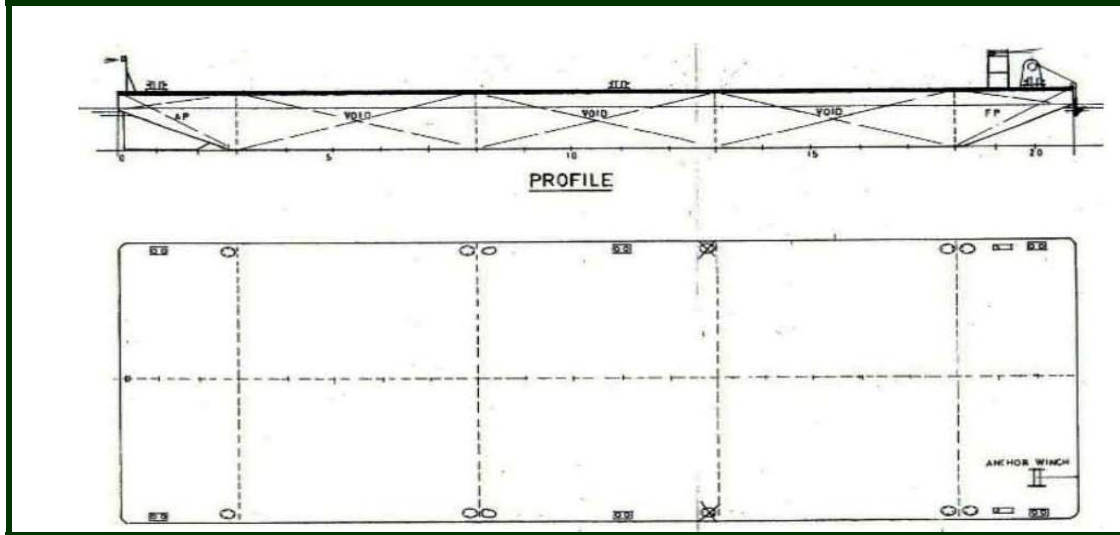

مبارك البحرية ش.ذ.م.م.

MUBARAK MARINE L.L.C.

"MUBARAK CB-04"

Flat top Barge

Dimension

Length	: 36.58 m/120 ft
Breadth	: 12.19 m/ 40 ft
Depth	: 2.44 m/ 8 ft
Max. Draft	: 1.85 m/6.068 ft

Tonnages

GRT	: 272.00
NRT	: 82.00
Deadweight	: 800.00 t
Displacement	: 1000.00 t

Cargo Capacity

Deck Area	: Approx. 400 m ²
Deck Strength	: 10 t/ m ²

Note: The Barge can be fitted with spud legs, side walls, ramps & moorings by request

Registration

Year of Built	: 2006
Builder	: Kim Heng Marine, Singapore
Flag	: U.A.E.
Port of Registry	: Abu Dhabi
Official Number	: 0006832
Classification	: Bureau Veritas (BV)
Class Number	: 22057C
Owner	: Mubarak Marine LLC