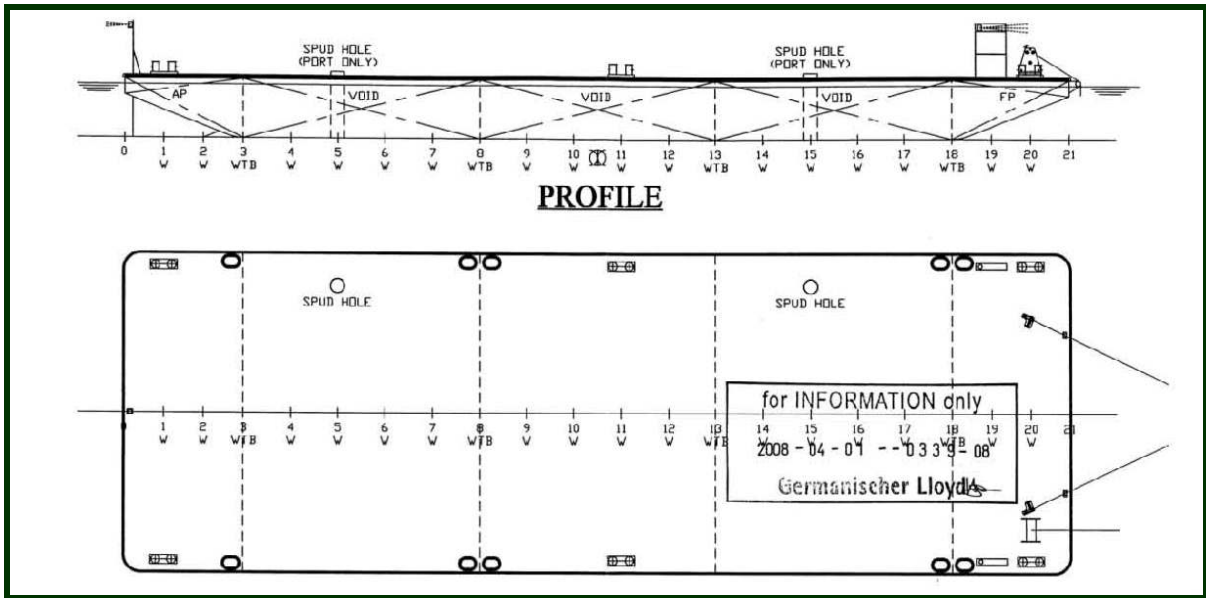

**“MUBARAK CB-03”**

**Flat top Barge**

**Dimension**

Length	:	35.11 m/115.19 ft
Breadth	:	12.19 m/ 40 ft
Depth	:	2.44 m/ 8 ft
Max. Draft	:	1.85 m/ 6.068 ft

**Tonnages**

GRT	:	272.00
NRT	:	82.00
Deadweight	:	800.00 t
Displacement	:	1000.00 t

**Cargo Capacity**

Deck Area	:	Approx. 400 m <sup>2</sup>
Deck Strength	:	10 t/ m <sup>2</sup>

**Note:** The Barge can be fitted with spud legs, side walls, ramps & moorings by request

**Registration**

Year of Built	:	2006
Builder	:	Kim Heng Marine, Singapore
Flag	:	U.A.E
Port of Registry	:	Abu Dhabi
Official Number	:	0006831
Classification	:	Bureau Veritas (BV)
Class Number	:	11281P
Owner	:	Mubarak Marine LLC