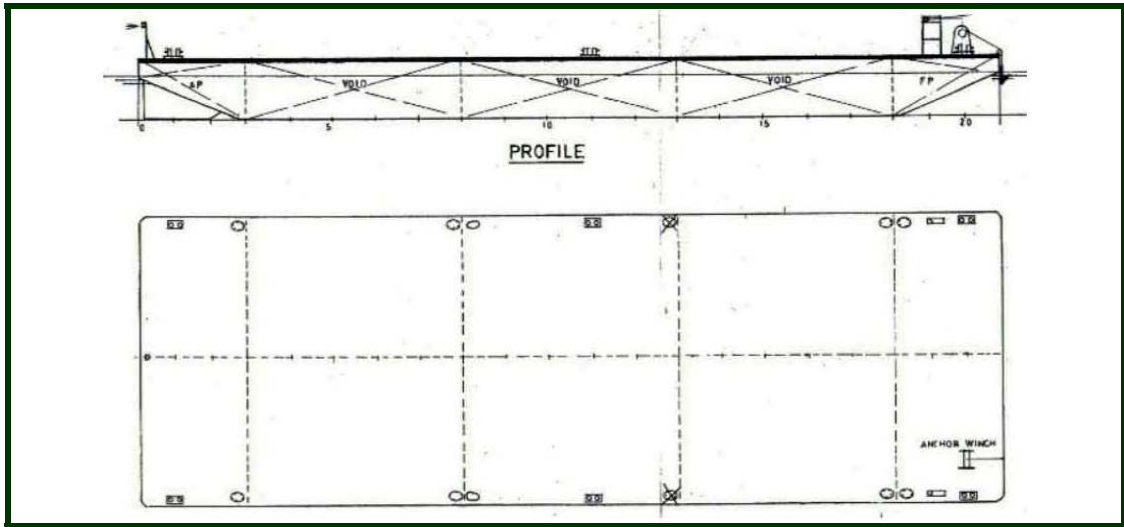

مبارك البحرية ش.ذ.م.م.

MUBARAK MARINE L.L.C.

"MUBARAK CB-02"

Flat top Barge

Dimension

Length	: 35.11 m/115.19 ft
Breadth	: 12.19 m/ 40 ft
Depth	: 2.44 m/ 8 ft
Max. Draft	: 1.878 m/ 6.16 ft
Lightship Wt.	: 145.965 t

Tonnages

GRT	: 259.00
NRT	: 78.00
Deadweight	: 627.00 t
Displacement	: 1000.00 t

Cargo Capacity

Deck Area	: Approx. 400 meter ²
Deck Strength	: 10 tons/ meter ²

Note: The Barge can be fitted with spud legs, side walls, ramps & moorings by request